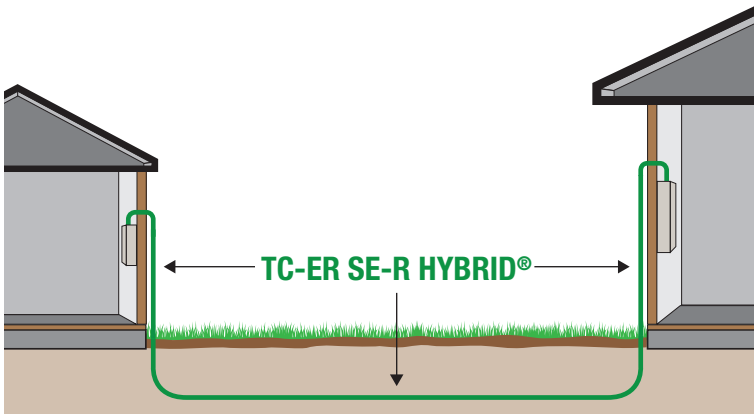

# TC-ER SE-R HYBRID®

ONE CABLE SOLUTION

Available in CU or AL

**AN EFFICIENT AND SUCCESSFUL SOLUTION—ALL IN ONE ROBUST CABLE!**

- Can be used indoors or outdoors and in above-ground or underground applications on the load side.
- Can be installed in locations where traditional TC cable can't be installed.
- TC-ER SE-R HYBRID® cable can transition from SE-R cable to TC-ER cable instantly due to patented construction.
- Can run anywhere indoors that traditional SE-R can run.
- No need for expensive TC-ER cable fittings when used as SE-R. Normal SE-R fittings and straps will work perfectly with TC-ER SE-R HYBRID®.
- More robust jacket than normal SE-R, making it less prone to damage during tough residential and commercial installations.