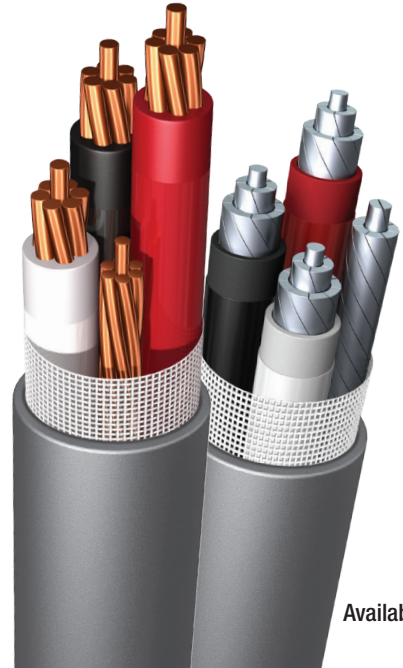

# TC-ER SE-R HYBRID®

ONE CABLE SOLUTION

Available in CU or AL

**AN EFFICIENT AND SUCCESSFUL SOLUTION—ALL IN ONE ROBUST CABLE!**

- Can be used indoors or outdoors and in above-ground or underground applications on the load side.
- Can be installed in locations where traditional TC cable can't be installed.
- TC-ER SE-R HYBRID® cable can transition from SE-R cable to TC-ER cable instantly due to patented construction.
- Can run anywhere indoors that traditional SE-R can run.
- No need for expensive TC-ER cable fittings when used as SE-R. Normal SE-R fittings and straps will work perfectly with TC-ER SE-R HYBRID®.
- More robust jacket than normal SE-R, making it less prone to damage during tough residential and commercial installations.